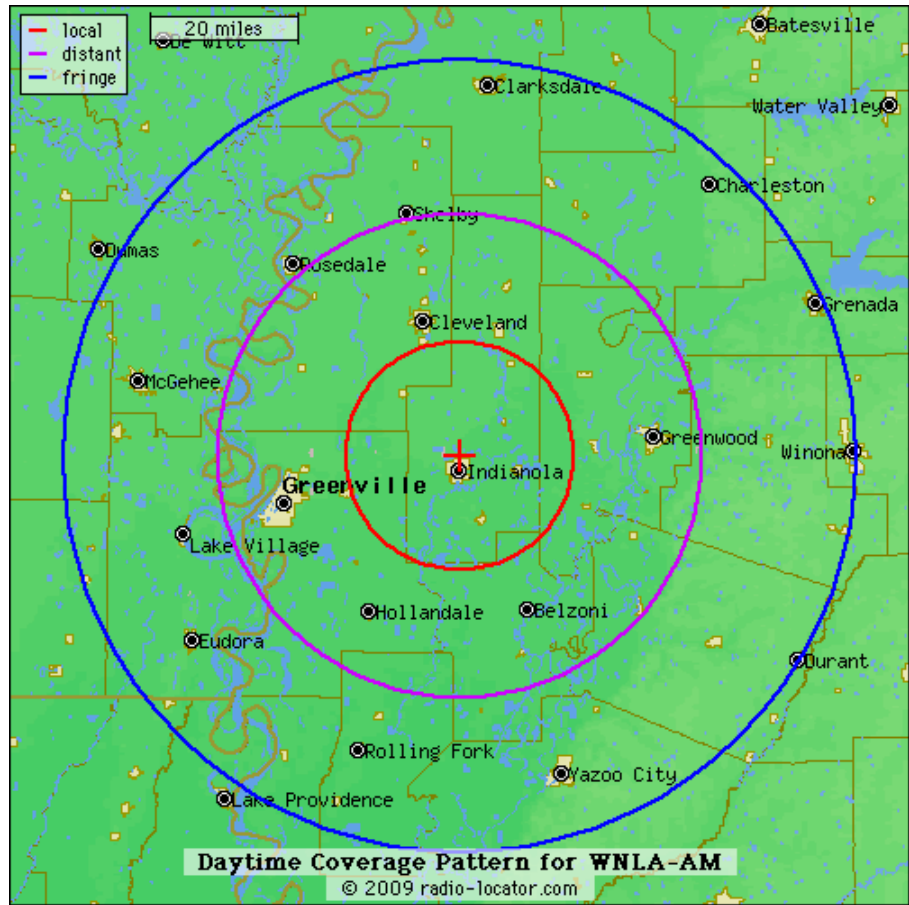

WNLA

AM 1380

Coverage Map

WNLA-AM's signal covers the heart of the Mississippi Delta - including the cities of Indianola, Cleveland, Greenville and Greenwood. We can be heard all over Sunflower, Bolivar, Leflore, Humphries and Washington Counties. WNLA-AM can also be heard worldwide online at www.wnlaradio.com.